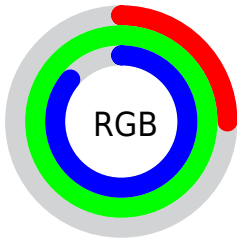

Distribution

- Red (25%)
- Green (100%)
- Blue (86%)