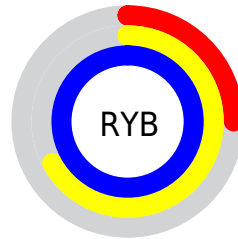

## Conversions Part 2

Format	Color
<a href="#">RYB</a>	<a href="#">65, 170, 255</a>
Decimal	<a href="#">4325339</a>
CIELab	<a href="#">91.00, -54.67, 4.36</a>
CIElCh	<a href="#">91, 54.846, 175.436</a>
Yxy	<a href="#">78.4833, 0.2443, 0.3753</a>
Android (android.graphics.Color)	<a href="#">4282515419 (0xFF41FFDB)</a>
YUV	<a href="#">194.0860, 12.2826, -113.2084</a>
Hunter-Lab	<a href="#">88.5908, -52.0970, 8.7858</a>

# Details

The CIELCh color **91, 54.846, 175.436** is a light color, and the websafe version is hex **33FFCC**. The color can be described as light washed cyan. A complement of this color would be **58, 76.157, 18.853**, and the grayscale version is **78, 0.009, 296.813**.

A 20% lighter version of the original color is **94, 34.470, 197.301**, and **71, 49.182, 174.186** is the 20% darker color. If you saturate the color by 10%, you get **90, 57.901, 174.332**, and if you desaturate by 10%, it is **91, 49.737, 177.316**.

# Distribution

- Red (25%)
- Green (100%)
- Blue (86%)

- Red (25%)
- Yellow (67%)
- Blue (100%)

- Cyan (75%)
- Magenta (0%)
- Yellow (14%)
- Black (0%)

- Cyan (75%)
- Magenta (0%)
- Yellow (14%)