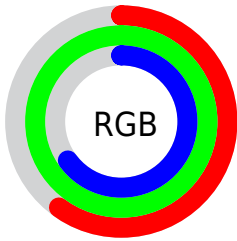

Distribution

- Red (60%)
- Green (100%)
- Blue (65%)