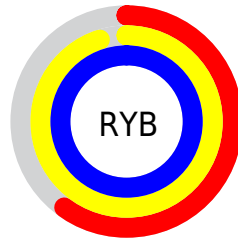

- Red (60%)
- Yellow (95%)
- Blue (100%)