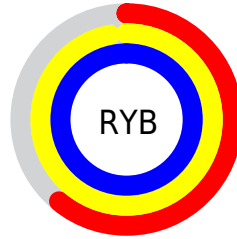

## Conversions Part 2

<b>Format</b>	<b>Color</b>
<b>RYB</b>	155, 247, 254
Decimal	10223266
CIELab	92.00, -47.18, 35.10
CIELCh	92, 58.803, 143.356
Yxy	80.7044, 0.3036, 0.4402
Android (android.graphics.Color)	4288413346 (0xFF9BFEA2)
YUV	213.9110, -25.5921, -51.6649
Hunter-Lab	89.8356, -46.6025, 31.8901

# Details

The CIELCh color **92, 58.803, 143.356** is a light color, and the websafe version is hex **99FF99**. A complement of this color would be **77, 58.711, 328.624**, and the grayscale version is **86, 0.010, 296.813**.

A 20% lighter version of the original color is **96, 24.212, 146.781**, and **72, 59.204, 143.322** is the 20% darker color. If you saturate the color by 10%, you get **91, 72.984, 142.252**, and if you desaturate by 10%, it is **94, 43.947, 144.323**.

# Distribution

- Red (61%)
- Green (100%)
- Blue (64%)

- Red (61%)
- Yellow (97%)
- Blue (100%)

- Cyan (39%)
- Magenta (0%)
- Yellow (36%)
- Black (0%)

- Cyan (39%)
- Magenta (0%)
- Yellow (36%)