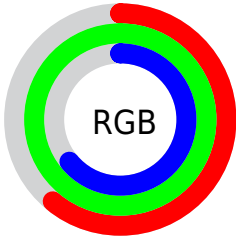

Distribution

- Red (61%)
- Green (100%)
- Blue (64%)