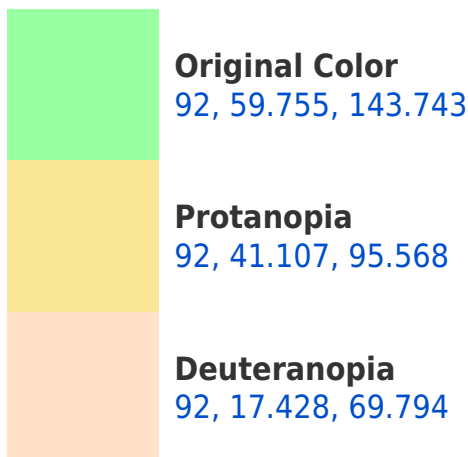

# Black Background

This preview shows how the CIELCh color 92, 59.755, 143.743 looks on a black background.

## **Background**

This preview shows how black text looks on a background with the CIELCh color 92, 59.755, 143.743.

This preview shows how white text looks on a background with the CIELCh color 92, 59.755, 143.743.

## Dichromacy

**Tritanopia**  
92, 17.988, 224.193

# Trichromacy

**Original Color**  
92, 59.755, 143.743

**Protanomaly**  
91, 43.667, 119.661

**Deuteranomaly**  
91, 26.566, 122.911

**Tritanomaly**  
92, 26.747, 169.951