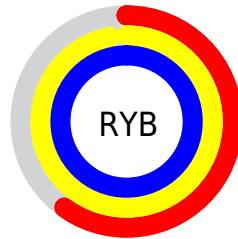

- Red (60%)
- Yellow (97%)
- Blue (100%)