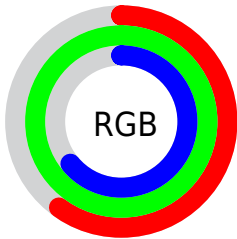

Distribution

- Red (60%)
- Green (100%)
- Blue (64%)