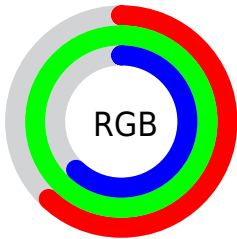

Distribution

- Red (62%)
- Green (100%)
- Blue (62%)