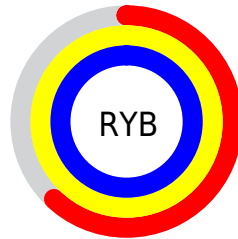

- Red (62%)
- Yellow (100%)
- Blue (100%)