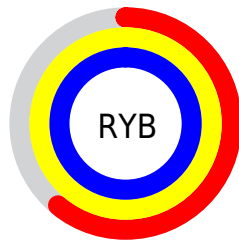

- Red (61%)
- Yellow (99%)
- Blue (100%)