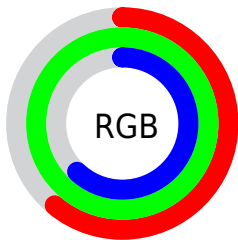

Distribution

- Red (61%)
- Green (100%)
- Blue (62%)