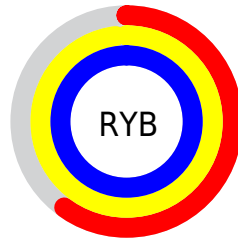

- Red (60%)
- Yellow (98%)
- Blue (100%)