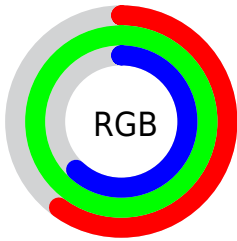

Distribution

- Red (60%)
- Green (100%)
- Blue (62%)