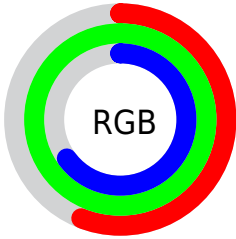

Distribution

- Red (56%)
- Green (100%)
- Blue (65%)