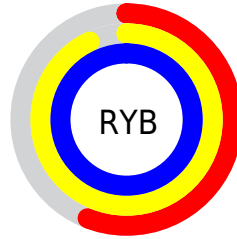

- Red (56%)
- Yellow (93%)
- Blue (100%)