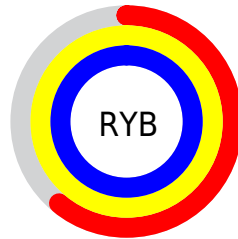

- Red (61%)
- Yellow (100%)
- Blue (100%)