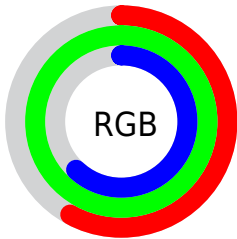

Distribution

- Red (58%)
- Green (100%)
- Blue (62%)