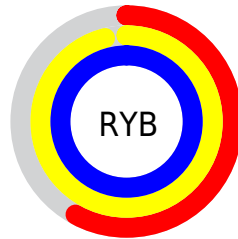

## Conversions Part 2

<b>Format</b>	<b>Color</b>
<b>RYB</b>	148, 245, 255
Decimal	9764767
CIELab	92.00, -50.07, 36.44
CIELCh	92, 61.929, 143.950
Yxy	80.7044, 0.3013, 0.4460
Android (android.graphics.Color)	4287954847 (0xFF94FF9F)
YUV	212.0630, -26.1601, -56.1833
Hunter-Lab	89.8356, -48.8780, 32.7125

# Details

The CIELCh color **92, 61.929, 143.950** is a light color, and the websafe version is hex **99FF99**. A complement of this color would be **76, 61.520, 329.829**, and the grayscale version is **85, 0.010, 296.813**.

A 20% lighter version of the original color is **96, 27.389, 147.959**, and **72, 62.411, 143.878** is the 20% darker color. If you saturate the color by 10%, you get **91, 75.323, 142.813**, and if you desaturate by 10%, it is **93, 47.225, 144.998**.

# Distribution

- Red (58%)
- Green (100%)
- Blue (62%)

- Red (58%)
- Yellow (96%)
- Blue (100%)

- Cyan (42%)
- Magenta (0%)
- Yellow (37%)
- Black (0%)

- Cyan (42%)
- Magenta (0%)
- Yellow (37%)