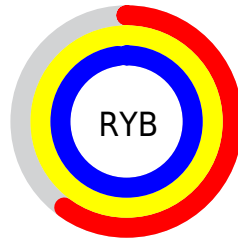

## Conversions Part 2

<b>Format</b>	<b>Color</b>
<b>RYB</b>	153, 255, 251
Decimal	10354585
CIELab	92.00, -48.36, 39.86
CIELCh	92, 62.673, 140.503
Yxy	80.7044, 0.3091, 0.4520
Android (android.graphics.Color)	4288544665 (0xFF9DFF99)
YUV	214.0700, -30.1075, -50.0504
Hunter-Lab	89.8356, -47.5366, 34.7315

# Details

The CIELCh color **92, 62.673, 140.503** is a light color, and the websafe version is hex **99FF99**. A complement of this color would be **76, 62.731, 325.449**, and the grayscale version is **86, 0.010, 296.813**.

A 20% lighter version of the original color is **96, 28.058, 139.354**, and **72, 63.107, 140.431** is the 20% darker color. If you saturate the color by 10%, you get **91, 77.246, 139.520**, and if you desaturate by 10%, it is **94, 47.328, 141.392**.

# Distribution

- Red (62%)
- Green (100%)
- Blue (60%)

- Red (60%)
- Yellow (100%)
- Blue (98%)

- Cyan (38%)
- Magenta (0%)
- Yellow (40%)
- Black (0%)

- Cyan (39%)
- Magenta (0%)
- Yellow (40%)