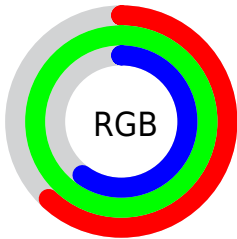

Distribution

- Red (62%)
- Green (100%)
- Blue (60%)