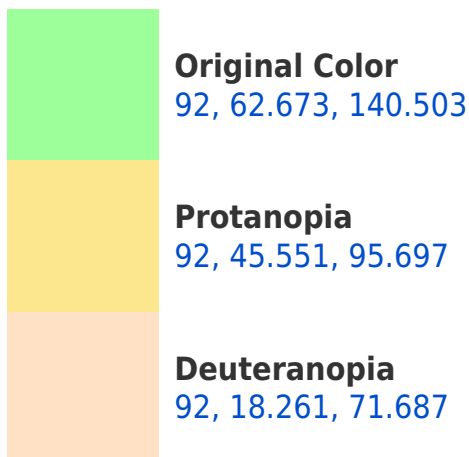

# Black Background

This preview shows how the CIELCh color 92, 62.673, 140.503 looks on a black background.

## Background

This preview shows how black text looks on a background with the CIELCh color 92, 62.673, 140.503.

This preview shows how white text looks on a background with the CIELCh color 92, 62.673, 140.503.

## Dichromacy

**Tritanopia**  
92, 17.647, 226.684

# Trichromacy

**Original Color**  
92, 62.673, 140.503

**Protanomaly**  
91, 47.778, 117.355

**Deuteranomaly**  
91, 28.439, 121.056

**Tritanomaly**  
92, 27.088, 166.580