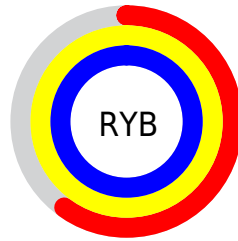

## Conversions Part 2

<b>Format</b>	<b>Color</b>
<a href="#">RYB</a>	<a href="#">153, 255, 254</a>
Decimal	<a href="#">10157977</a>
CIELab	<a href="#">92.00, -49.25, 39.66</a>
CIElCh	<a href="#">92, 63.234, 141.151</a>
Yxy	<a href="#">80.7044, 0.3075, 0.4524</a>
Android (android.graphics.Color)	<a href="#">4288348057 (0xFF9AFF99)</a>
YUV	<a href="#">213.1730, -29.6653, -51.8947</a>
Hunter-Lab	<a href="#">89.8356, -48.2329, 34.6173</a>

# Details

The CIELCh color **92, 63.234, 141.151** is a light color, and the websafe version is hex **99FF99**. A complement of this color would be **77, 63.134, 326.306**, and the grayscale version is **85, 0.010, 296.813**.

A 20% lighter version of the original color is **96, 28.637, 141.088**, and **72, 63.637, 141.015** is the 20% darker color. If you saturate the color by 10%, you get **91, 77.884, 140.105**, and if you desaturate by 10%, it is **94, 47.741, 142.089**.

# Distribution

- Red (60%)
- Green (100%)
- Blue (60%)

- Red (60%)
- Yellow (100%)
- Blue (100%)

- Cyan (40%)
- Magenta (0%)
- Yellow (40%)
- Black (0%)

- Cyan (40%)
- Magenta (0%)
- Yellow (40%)