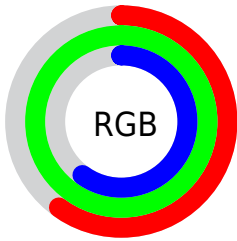

Distribution

- Red (60%)
- Green (100%)
- Blue (60%)