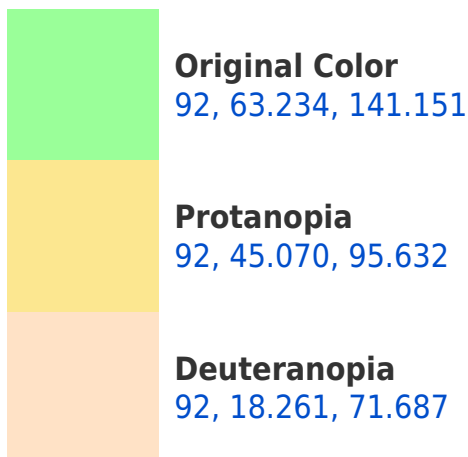

Color Blindness Simulation

Color vision deficiency is a very complex topic, and I could not describe the different causes any better than Wikipedia does, so if you want to learn more, you should check out their [article about color blindness](#).

Dichromacy