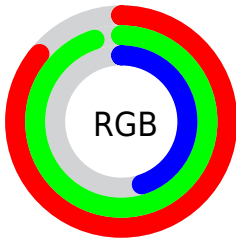

Distribution

- Red (86%)
- Green (95%)
- Blue (45%)