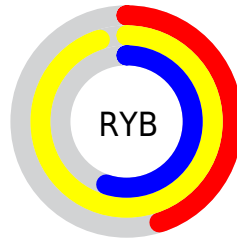

- Red (45%)
- Yellow (95%)
- Blue (55%)