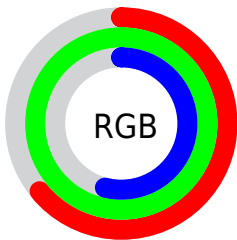

Distribution

- Red (64%)
- Green (100%)
- Blue (54%)