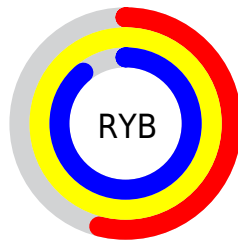

- Red (54%)
- Yellow (100%)
- Blue (89%)