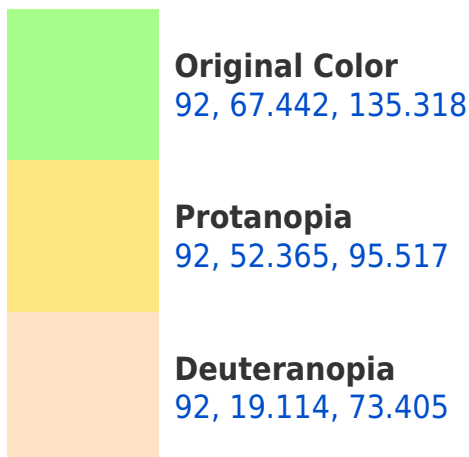

# Black Background

This preview shows how the CIELCh color 92, 67.442, 135.318 looks on a black background.

## **Background**

This preview shows how black text looks on a background with the CIELCh color 92, 67.442, 135.318.

This preview shows how white text looks on a background with the CIELCh color 92, 67.442, 135.318.

## Dichromacy

**Tritanopia**  
92, 16.592, 228.703

# Trichromacy

**Original Color**  
92, 67.442, 135.318

**Protanomaly**  
91, 54.036, 113.553

**Deuteranomaly**  
91, 31.661, 117.434

**Tritanomaly**  
92, 27.732, 159.699