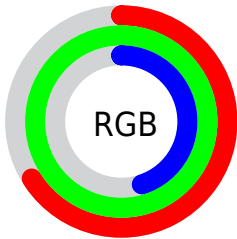

Distribution

- Red (66%)
- Green (100%)
- Blue (45%)