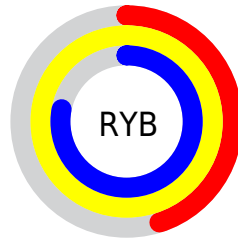

- Red (45%)
- Yellow (100%)
- Blue (78%)