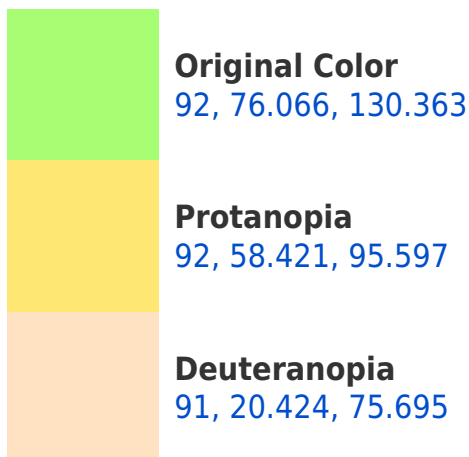

# Black Background

This preview shows how the CIELCh color 92, 76.066, 130.363 looks on a black background.

## **Background**

This preview shows how black text looks on a background with the CIELCh color 92, 76.066, 130.363.

This preview shows how white text looks on a background with the CIELCh color 92, 76.066, 130.363.

## Dichromacy

**Tritanopia**  
92, 16.051, 232.099

# Trichromacy

**Original Color**  
92, 76.066, 130.363

**Protanomaly**  
91, 61.643, 111.319

**Deuteranomaly**  
91, 37.037, 115.069

**Tritanomaly**  
91, 29.323, 152.842