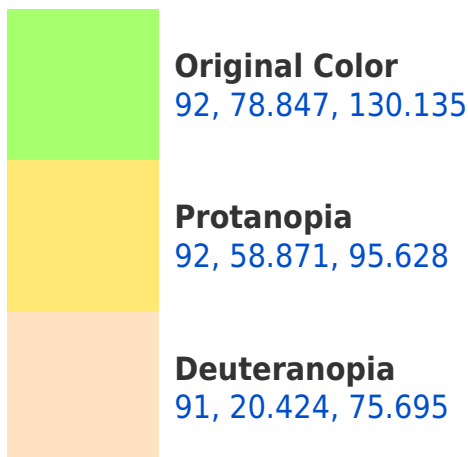

# Black Background

This preview shows how the CIELCh color 92, 78.847, 130.135 looks on a black background.

## **Background**

This preview shows how black text looks on a background with the CIELCh color 92, 78.847, 130.135.

This preview shows how white text looks on a background with the CIELCh color 92, 78.847, 130.135.

## Dichromacy

**Tritanopia**  
92, 16.051, 232.099

# Trichromacy

**Original Color**  
92, 78.847, 130.135

**Protanomaly**  
91, 62.984, 111.477

**Deuteranomaly**  
91, 38.544, 115.248

**Tritanomaly**  
91, 30.334, 151.938