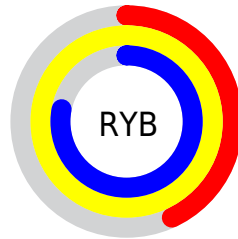

- Red (43%)
- Yellow (100%)
- Blue (78%)