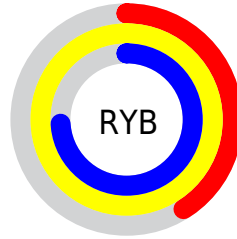

- Red (41%)
- Yellow (100%)
- Blue (74%)