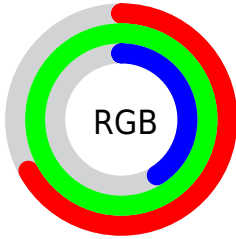

Distribution

- Red (67%)
- Green (100%)
- Blue (41%)