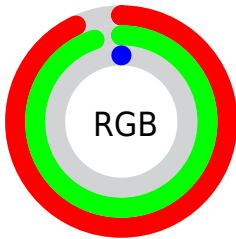

Distribution

Red (93%)

Green (95%)

Blue (0%)