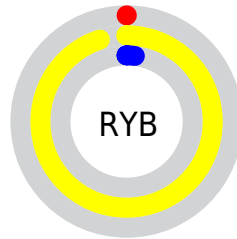

# Details

The CIELCh color **92, 92.881, 103.898** is a light color, and the websafe version is hex **FFFF33**. The color can be described as light saturated yellow. A complement of this color would be **30, 128.035, 306.323**, and the grayscale version is **85, 0.010, 296.813**.

A 20% lighter version of the original color is **97, 76.764, 104.318**, and **72, 76.290, 105.855** is the 20% darker color. If you saturate the color by 10%, you get **92, 92.805, 103.906**, and if you desaturate by 10%, it is **92, 90.601, 103.986**.

# Distribution

Red (93%)

Green (95%)

Blue (0%)

Red (0%)

Yellow (95%)

Blue (2%)

Cyan (2%)