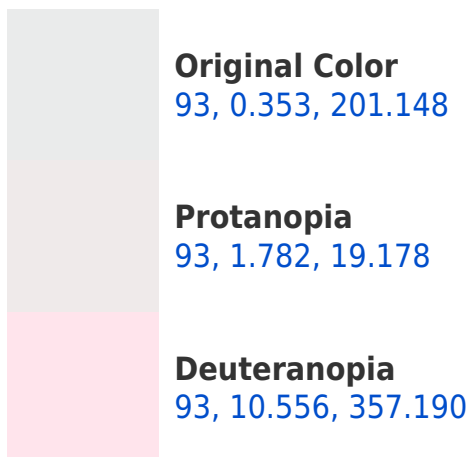

Color Blindness Simulation

Color vision deficiency is a very complex topic, and I could not describe the different causes any better than Wikipedia does, so if you want to learn more, you should check out their [article about color blindness](#).

Dichromacy