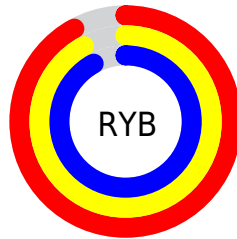

## Conversions Part 2

Format	Color
<a href="#">RYB</a>	<a href="#">234, 235, 235</a>
Decimal	<a href="#">15395819</a>
CIELab	<a href="#">93.00, -0.33, -0.13</a>
CIELCh	<a href="#">93, 0.353, 201.148</a>
Yxy	<a href="#">82.9670, 0.3120, 0.3290</a>
Android (android.graphics.Color)	<a href="#">4293585899 (0xFFEAEBEB)</a>
YUV	<a href="#">234.7010, 0.1474, -0.6148</a>
Hunter-Lab	<a href="#">91.0862, -5.1897, 4.8384</a>

# Details

The CIELCh color **93, 0.353, 201.148** is a light color, and the websafe version is hex **FFFFFF**. A complement of this color would be **93, 0.358, 17.372**, and the grayscale version is **93, 0.011, 296.813**.

A 20% lighter version of the original color is **100, 0.012, 296.813**, and **73, 0.371, 200.743** is the 20% darker color. If you saturate the color by 10%, you get **91, 8.474, 198.572**, and if you desaturate by 10%, it is **95, 7.170, 19.448**.

# Distribution

- Red (92%)
- Green (92%)
- Blue (92%)

- Red (92%)
- Yellow (92%)
- Blue (92%)

- Cyan (0%)
- Magenta (0%)
- Yellow (0%)
- Black (8%)

- Cyan (8%)
- Magenta (8%)
- Yellow (8%)