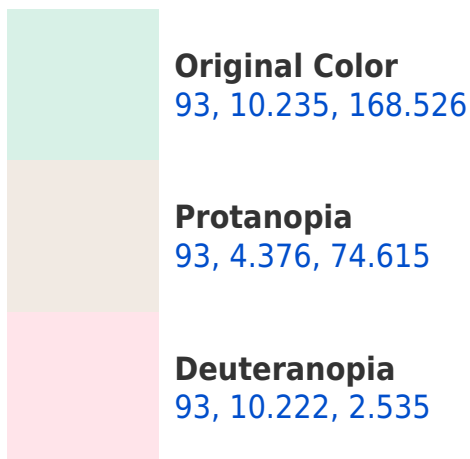

# Black Background

This preview shows how the CIELCh color 93, 10.235, 168.526 looks on a black background.

## **Background**

This preview shows how black text looks on a background with the CIELCh color 93, 10.235, 168.526.

This preview shows how white text looks on a background with the CIELCh color 93, 10.235, 168.526.

## Dichromacy

**Tritanopia**  
93, 10.790, 258.881

# Trichromacy

**Original Color**  
93, 10.235, 168.526

**Protanomaly**  
93, 4.367, 128.952

**Deuteranomaly**  
93, 2.859, 19.385

**Tritanomaly**  
93, 7.901, 230.677