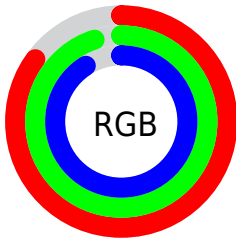

Distribution

- Red (85%)
- Green (95%)
- Blue (91%)