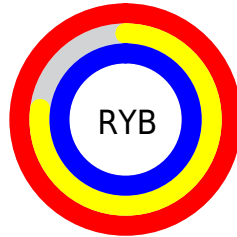

- Red (100%)
- Yellow (77%)
- Blue (100%)