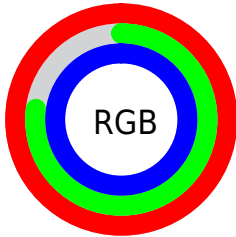

Distribution

- Red (100%)
- Green (77%)
- Blue (100%)