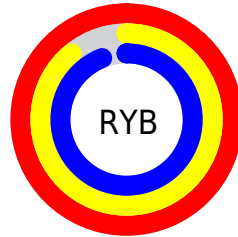

# Details

The CIELCh color **93, 11.221, 349.888** is a light color, and the websafe version is hex **FFCCCC**. A complement of this color would be **98, 10.989, 168.057**, and the grayscale version is **94, 0.011, 296.813**.

A 20% lighter version of the original color is **100, 0.012, 296.813**, and **73, 10.879, 350.537** is the 20% darker color. If you saturate the color by 10%, you get **87, 22.120, 350.958**, and if you desaturate by 10%, it is **100, 0.618, 348.167**.

# Distribution

Red (100%)

Green (89%)

Blue (94%)

Red (100%)

Yellow (89%)

Blue (94%)

Cyan (0%)