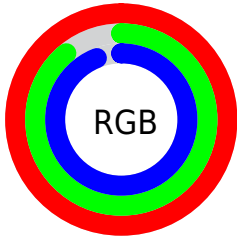

Distribution

Red (100%)

Green (89%)

Blue (94%)