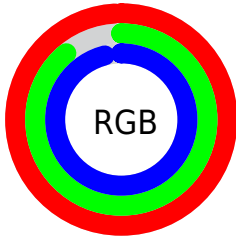

Distribution

Red (99%)

Green (89%)

Blue (96%)