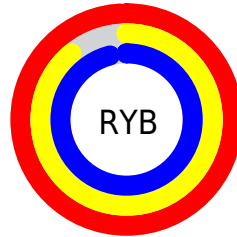

# Details

The CIELCh color **93, 12.251, 334.570** is a light color, and the websafe version is hex FFFFFFFF. A complement of this color would be **97, 12.188, 153.315**, and the grayscale version is **94, 0.011, 296.813**.

A 20% lighter version of the original color is **100, 0.012, 296.813**, and **73, 11.959, 333.928** is the 20% darker color. If you saturate the color by 10%, you get **87, 25.273, 335.311**, and if you desaturate by 10%, it is **99, 0.609, 154.581**.

# Distribution

Red (99%)

Green (89%)

Blue (96%)

Red (99%)

Yellow (89%)

Blue (96%)

Cyan (0%)