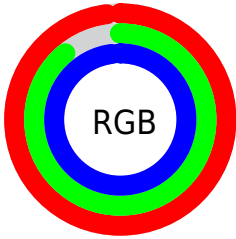

Distribution

- Red (98%)
- Green (89%)
- Blue (98%)