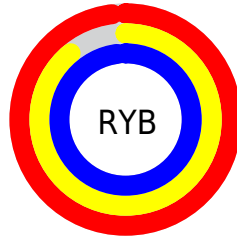

## Conversions Part 2

<b>Format</b>	<b>Color</b>
<b>R<sub>YB</sub></b>	251, 228, 251
Decimal	16508155
CIE <sub>Lab</sub>	93.00, 11.79, -8.28
CIE <sub>LCh</sub>	93, 14.408, 324.927
Yxy	82.9670, 0.3138, 0.3065
Android (android.graphics.Color)	4294698235 (0xFFFBE4FB)
YUV	237.4990, 6.6560, 11.8404
Hunter-Lab	91.0862, 7.0652, -3.1608

# Details

The CIELCh color `93, 14.408, 324.927` is a light color, and the websafe version is hex `FFFFFF`. A complement of this color would be `96, 14.383, 143.920`, and the grayscale version is `94, 0.011, 296.813`.

A 20% lighter version of the original color is `100, 0.012, 296.813`, and `73, 13.820, 325.013` is the 20% darker color. If you saturate the color by 10%, you get `87, 30.248, 325.490`, and if you desaturate by 10%, it is `99, 1.297, 144.633`.

# Distribution

- Red (98%)
- Green (89%)
- Blue (98%)

- Red (98%)
- Yellow (89%)
- Blue (98%)

- Cyan (0%)
- Magenta (9%)
- Yellow (0%)
- Black (2%)

- Cyan (2%)
- Magenta (11%)
- Yellow (2%)