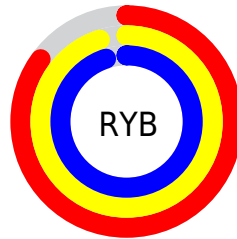

# Details

The CIELCh color **93, 14.501, 143.896** is a light color, and the websafe version is hex **CCFFFF**. A complement of this color would be **90, 14.525, 324.948**, and the grayscale version is **92, 0.011, 296.813**.

A 20% lighter version of the original color is **100, 0.012, 296.813**, and **73, 14.596, 143.751** is the 20% darker color. If you saturate the color by 10%, you get **91, 29.839, 143.188**, and if you desaturate by 10%, it is **95, 0.702, 324.044**.

# Distribution

Red (85%)

Green (95%)

Blue (85%)

Red (85%)

Yellow (95%)

Blue (95%)

Cyan (10%)

Magenta (0%)

Yellow (10%)

Black (5%)

Cyan (14%)

Magenta (5%)

Yellow (14%)