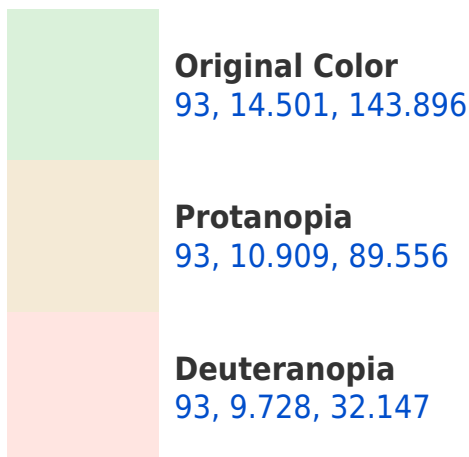

# Black Background

This preview shows how the CIELCh color 93, 14.501, 143.896 looks on a black background.

## **Background**

This preview shows how black text looks on a background with the CIELCh color 93, 14.501, 143.896.

This preview shows how white text looks on a background with the CIELCh color 93, 14.501, 143.896.

## Dichromacy

**Tritanopia**  
93, 10.527, 268.288

# Trichromacy

**Original Color**  
93, 14.501, 143.896

**Protanomaly**  
93, 11.322, 112.983

**Deuteranomaly**  
93, 6.520, 79.532

**Tritanomaly**  
93, 5.863, 219.814