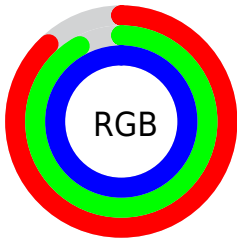

Distribution

- Red (88%)
- Green (92%)
- Blue (100%)