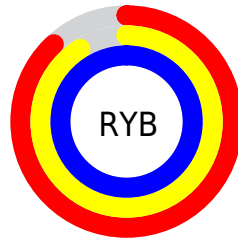

## Conversions Part 2

<b>Format</b>	<b>Color</b>
R <sub>Y</sub> B	225, 233, 255
Decimal	14806015
CIE Lab	93.00, 0.71, -11.27
CIE LCh	93, 11.294, 273.629
Yxy	82.9670, 0.2937, 0.3075
Android (android.graphics.Color)	4292996095 (0xFFE1EBFF)
YUV	234.2900, 10.2100, -8.1473
Hunter-Lab	91.0862, -4.1585, -6.2694

# Details

The CIELCh color **93, 11.294, 273.629** is a light color, and the websafe version is hex FFFFFFFF. A complement of this color would be **97, 10.655, 89.319**, and the grayscale version is **93, 0.011, 296.813**.

A 20% lighter version of the original color is **100, 0.012, 296.813**, and **73, 10.728, 273.980** is the 20% darker color. If you saturate the color by 10%, you get **87, 19.919, 273.985**, and if you desaturate by 10%, it is **99, 1.496, 271.211**.

# Distribution

- Red (88%)
- Green (92%)
- Blue (100%)

- Red (88%)
- Yellow (91%)
- Blue (100%)

- Cyan (12%)
- Magenta (8%)
- Yellow (0%)
- Black (0%)

- Cyan (12%)
- Magenta (8%)
- Yellow (0%)