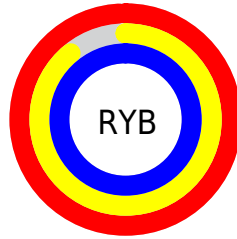

## Conversions Part 2

<b>Format</b>	<b>Color</b>
<b>R<sub>YB</sub></b>	253, 227, 255
Decimal	16638975
CIE <sub>Lab</sub>	93.00, 13.69, -10.30
CIE <sub>LCh</sub>	93, 17.128, 323.050
Yxy	82.9670, 0.3126, 0.3018
Android (android.graphics.Color)	4294829055 (0xFFFDE3FF)
YUV	237.9660, 8.3978, 13.1848
Hunter-Lab	91.0862, 9.0391, -5.2457

# Details

The CIELCh color `93, 17.128, 323.050` is a light color, and the websafe version is hex `FFCCFF`. A complement of this color would be `97, 17.077, 141.926`, and the grayscale version is `94, 0.011, 296.813`.

# Distribution

- Red (99%)
- Green (89%)
- Blue (100%)

- Red (99%)
- Yellow (89%)
- Blue (100%)

- Cyan (1%)
- Magenta (11%)
- Yellow (0%)
- Black (0%)

- Cyan (1%)
- Magenta (11%)
- Yellow (0%)