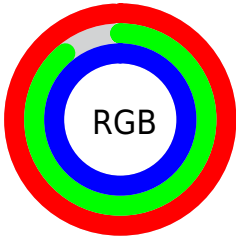

Distribution

- Red (99%)
- Green (89%)
- Blue (100%)