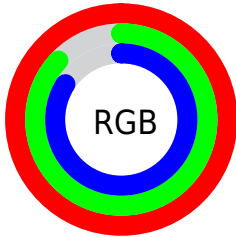

Distribution

Red (100%)

Green (87%)

Blue (84%)