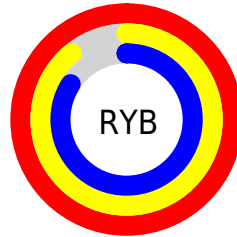

Red (100%)

Yellow (89%)

Blue (84%)