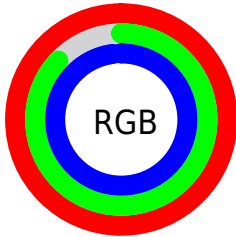

Distribution

Red (100%)

Green (87%)

Blue (98%)