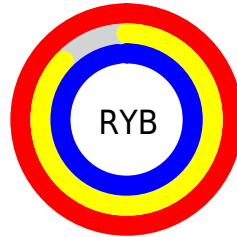

# Details

The CIELCh color **92, 18.376, 328.770** is a light color, and the websafe version is hex **FFCCFF**. A complement of this color would be **97, 18.334, 147.254**, and the grayscale version is **93, 0.011, 296.813**.

A 20% lighter version of the original color is **100, 0.012, 296.813**, and **72, 17.983, 329.186** is the 20% darker color. If you saturate the color by 10%, you get **86, 33.099, 329.387**, and if you desaturate by 10%, it is **98, 3.728, 328.102**.

# Distribution

Red (100%)

Green (87%)

Blue (98%)

Red (100%)

Yellow (87%)

Blue (98%)

Cyan (0%)

Magenta (13%)

Yellow (2%)

Black (0%)

Cyan (0%)

Magenta (13%)

Yellow (2%)