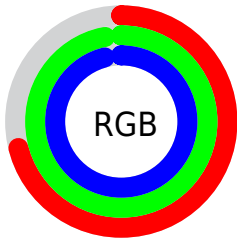

Distribution

- Red (71%)
- Green (97%)
- Blue (96%)