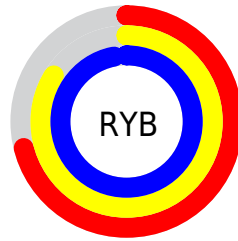

- Red (71%)
- Yellow (84%)
- Blue (97%)