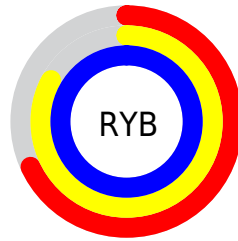

## Conversions Part 2

<b>Format</b>	<b>Color</b>
<b>RYB</b>	174, 212, 255
Decimal	11466751
CIELab	93.00, -20.53, -11.05
CIElCh	93, 23.319, 208.291
Yxy	82.9670, 0.2661, 0.3201
Android (android.graphics.Color)	4289656831 (0xFFAEF7FF)
YUV	226.0850, 14.2551, -45.6785
Hunter-Lab	91.0862, -24.2541, -6.0383

# Details

The CIELCh color **93, 23.319, 208.291** is a light color, and the websafe version is hex **CCFFFF**. A complement of this color would be **81, 29.323, 29.610**, and the grayscale version is **90, 0.011, 296.813**.

A 20% lighter version of the original color is **98, 7.855, 198.993**, and **73, 23.522, 207.072** is the 20% darker color. If you saturate the color by 10%, you get **91, 29.306, 208.076**, and if you desaturate by 10%, it is **95, 16.564, 207.894**.

# Distribution

- Red (68%)
- Green (97%)
- Blue (100%)

- Red (68%)
- Yellow (83%)
- Blue (100%)

- Cyan (32%)
- Magenta (3%)
- Yellow (0%)
- Black (0%)

- Cyan (32%)
- Magenta (3%)
- Yellow (0%)