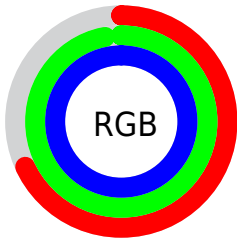

Distribution

- Red (68%)
- Green (97%)
- Blue (100%)