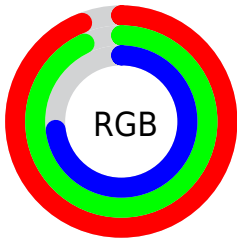

Distribution

- Red (94%)
- Green (93%)
- Blue (73%)