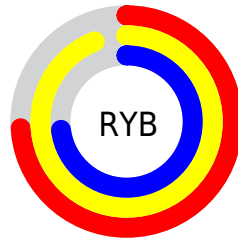

- Red (74%)
- Yellow (94%)
- Blue (73%)