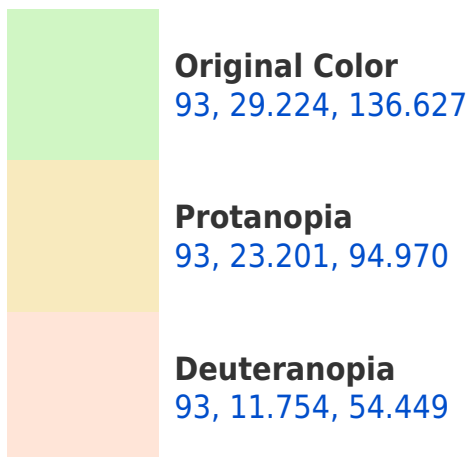

## **Background**

This preview shows how black text looks on a background with the CIELCh color 93, 29.224, 136.627.

This preview shows how white text looks on a background with the CIELCh color 93, 29.224, 136.627.

## Dichromacy

**Tritanopia**  
93, 11.137, 255.953