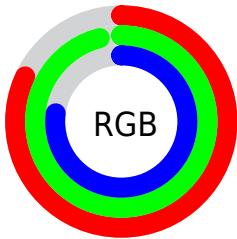

Distribution

Red (82%)

Green (96%)

Blue (77%)