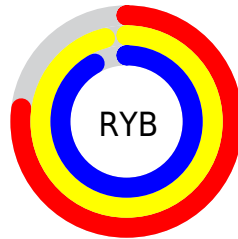

# Details

The CIELCh color **93, 29.224, 136.627** is a light color, and the websafe version is hex **CCFFCC**. A complement of this color would be **84, 29.577, 318.487**, and the grayscale version is **91, 0.011, 296.813**.

A 20% lighter version of the original color is **100, 1.003, 110.026**, and **73, 29.558, 136.690** is the 20% darker color. If you saturate the color by 10%, you get **91, 43.570, 136.053**, and if you desaturate by 10%, it is **95, 14.818, 137.150**.

# Distribution

Red (82%)

Green (96%)

Blue (77%)

Red (77%)

Yellow (96%)

Blue (92%)

Cyan (15%)