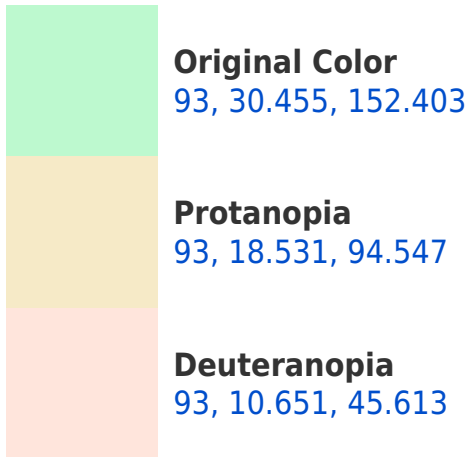

## Background

This preview shows how black text looks on a background with the CIELCh color 93, 30.455, 152.403.

This preview shows how white text looks on a background with the CIELCh color 93, 30.455, 152.403.

## Dichromacy

**Tritanopia**  
93, 13.215, 234.875

# Trichromacy

**Original Color**  
93, 30.455, 152.403

**Protanomaly**  
93, 19.700, 123.919

**Deuteranomaly**  
93, 10.963, 118.893

**Tritanomaly**  
93, 15.026, 186.512