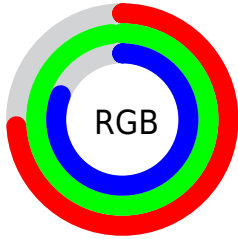

Distribution

- Red (74%)
- Green (98%)
- Blue (81%)