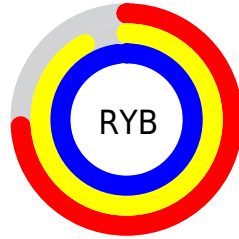

## Conversions Part 2

<b>Format</b>	<b>Color</b>
<b>RYB</b>	189, 235, 249
Decimal	12450255
CIELab	93.00, -26.99, 14.11
CIELCh	93, 30.455, 152.403
Yxy	82.9670, 0.2995, 0.3763
Android (android.graphics.Color)	4290640335 (0xFFBDF9CF)
YUV	226.2720, -9.5011, -32.6875
Hunter-Lab	91.0862, -29.9971, 17.2319

# Details

The CIELCh color **93, 30.455, 152.403** is a light color, and the websafe version is hex **CCFFCC**. A complement of this color would be **83, 30.745, 336.010**, and the grayscale version is **90, 0.011, 296.813**.

A 20% lighter version of the original color is **99, 3.114, 199.421**, and **73, 30.224, 152.946** is the 20% darker color. If you saturate the color by 10%, you get **91, 42.939, 151.403**, and if you desaturate by 10%, it is **95, 17.803, 153.275**.

# Distribution

- Red (74%)
- Green (98%)
- Blue (81%)

- Red (74%)
- Yellow (92%)
- Blue (98%)

- Cyan (24%)
- Magenta (0%)
- Yellow (17%)
- Black (2%)

- Cyan (26%)
- Magenta (2%)
- Yellow (19%)