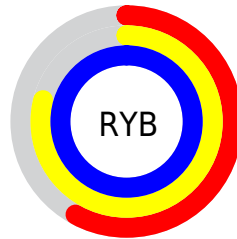

## Conversions Part 2

<b>Format</b>	<b>Color</b>
<b>R<sub>YB</sub></b>	148, 201, 255
Decimal	9764095
CIE <sub>Lab</sub>	93.00, -29.47, -10.92
CIE <sub>LCh</sub>	93, 31.425, 200.335
Yxy	82.9670, 0.2547, 0.3255
Android (android.graphics.Color)	4287954175 (0xFF94FCFF)
YUV	221.2460, 16.6407, -64.2367
Hunter-Lab	91.0862, -32.1559, -5.8999

# Details

The CIELCh color **93, 31.425, 200.335** is a light color, and the websafe version is hex **99FFFF**. A complement of this color would be **73, 42.803, 25.601**, and the grayscale version is **88, 0.010, 296.813**.

A 20% lighter version of the original color is **97, 15.940, 198.446**, and **73, 31.385, 200.097** is the 20% darker color. If you saturate the color by 10%, you get **92, 36.849, 200.176**, and if you desaturate by 10%, it is **94, 25.063, 200.583**.

# Distribution

- Red (58%)
- Green (99%)
- Blue (100%)

- Red (58%)
- Yellow (79%)
- Blue (100%)

- Cyan (42%)
- Magenta (1%)
- Yellow (0%)
- Black (0%)

- Cyan (42%)
- Magenta (1%)
- Yellow (0%)