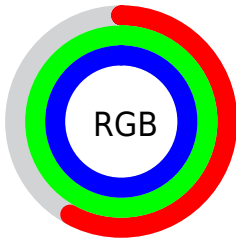

Distribution

- Red (58%)
- Green (99%)
- Blue (100%)