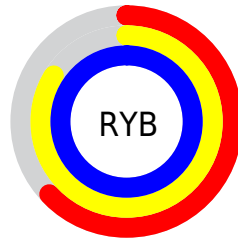

- Red (63%)
- Yellow (84%)
- Blue (99%)