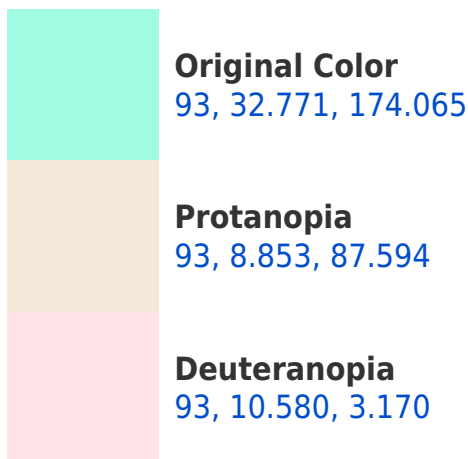

# Black Background

This preview shows how the CIELCh color 93, 32.771, 174.065 looks on a black background.

## Background

This preview shows how black text looks on a background with the CIELCh color 93, 32.771, 174.065.

This preview shows how white text looks on a background with the CIELCh color 93, 32.771, 174.065.

## Dichromacy

**Tritanopia**  
93, 15.987, 223.537

# Trichromacy

**Original Color**  
93, 32.771, 174.065

**Protanomaly**  
92, 13.807, 153.361

**Deuteranomaly**  
92, 5.913, 173.200

**Tritanomaly**  
93, 20.351, 196.662