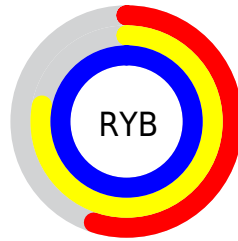

- Red (55%)
- Yellow (78%)
- Blue (100%)