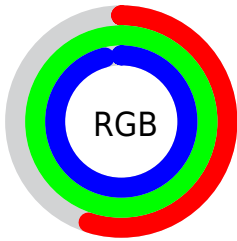

Distribution

- Red (55%)
- Green (100%)
- Blue (96%)