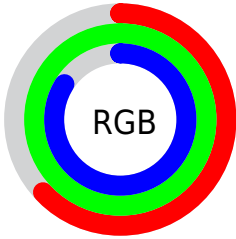

Distribution

- Red (63%)
- Green (100%)
- Blue (84%)