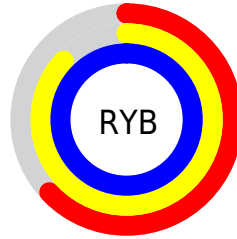

- Red (63%)
- Yellow (87%)
- Blue (100%)