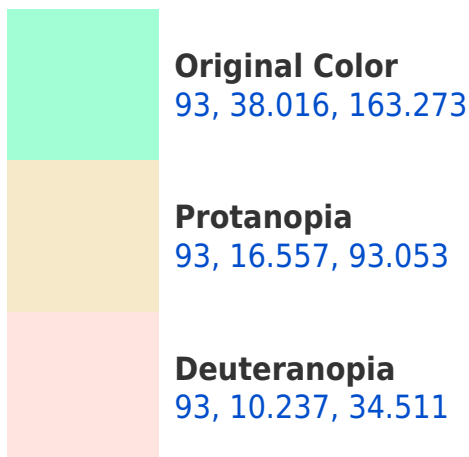

A 20% lighter version of the original color is **97, 12.449, 198.674**, and **73, 38.262, 163.030** is the 20% darker color. If you saturate the color by 10%, you get **92, 47.551, 161.971**, and if you desaturate by 10%, it is **95, 27.973, 164.433**.

Large Text (above 18pt) WCAG AAA ✓ Pass

Any Text WCAG AAA ✓ Pass

If you want to check with other color combinations, try the [Color Contrast Checker](#).

CIELCh 93, 38.016, 163.273

Background

This preview shows how black text looks on a background with the CIELCh color 93, 38.016, 163.273.

This preview shows how white text looks on a background with the CIELCh color 93, 38.016, 163.273.

Color Blindness Simulation

Color vision deficiency is a very complex topic, and I could not describe the different causes any better than Wikipedia does, so if you want to learn more, you should check out their [article about color blindness](#).

Dichromacy

Tritanopia
93, 15.987, 223.537

Trichromacy

Original Color
93, 38.016, 163.273

Protanomaly
92, 19.961, 137.097

Deuteranomaly
92, 10.968, 141.040

Tritanomaly
93, 20.849, 189.483

Monochromacy