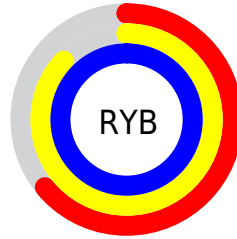

## Conversions Part 2

<b>Format</b>	<b>Color</b>
<b>RYB</b>	162, 221, 253
Decimal	10681811
CIELab	93.00, -36.07, 11.58
CIELCh	93, 37.888, 162.197
Yxy	82.9670, 0.2825, 0.3777
Android (android.graphics.Color)	4288871891 (0xFFA2FDD3)
YUV	221.0030, -4.9315, -51.7456
Hunter-Lab	91.0862, -37.7980, 15.1753

# Details

The CIELCh color **93, 37.888, 162.197** is a light color, and the websafe version is hex **99FFCC**. A complement of this color would be **77, 39.966, 349.457**, and the grayscale version is **88, 0.010, 296.813**.

A 20% lighter version of the original color is **98, 12.126, 198.696**, and **73, 38.185, 161.961** is the 20% darker color. If you saturate the color by 10%, you get **92, 47.668, 160.911**, and if you desaturate by 10%, it is **95, 27.626, 163.341**.

# Distribution

- Red (64%)
- Green (99%)
- Blue (83%)

- Red (64%)
- Yellow (87%)
- Blue (99%)

- Cyan (36%)
- Magenta (0%)
- Yellow (17%)
- Black (1%)

- Cyan (36%)
- Magenta (1%)
- Yellow (17%)