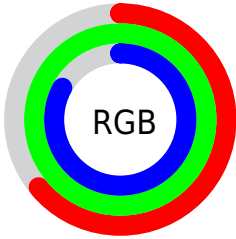

Distribution

- Red (64%)
- Green (99%)
- Blue (83%)