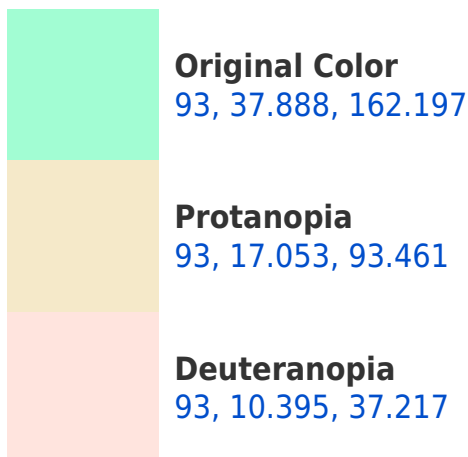

# Black Background

This preview shows how the CIELCh color 93, 37.888, 162.197 looks on a black background.

## **Background**

This preview shows how black text looks on a background with the CIELCh color 93, 37.888, 162.197.

This preview shows how white text looks on a background with the CIELCh color 93, 37.888, 162.197.

## Dichromacy

**Tritanopia**  
93, 15.710, 224.023

# Trichromacy

**Original Color**  
93, 37.888, 162.197

**Protanomaly**  
92, 20.245, 135.539

**Deuteranomaly**  
92, 11.412, 139.692

**Tritanomaly**  
93, 20.685, 187.970