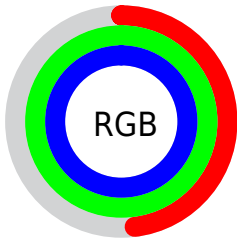

Distribution

- Red (48%)
- Green (100%)
- Blue (100%)