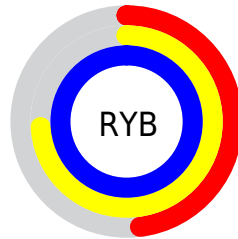

## Conversions Part 2

<b>Format</b>	<b>Color</b>
<b>RYB</b>	122, 189, 255
Decimal	8060927
CIELab	93.00, -36.41, -11.19
CIElCh	93, 38.090, 197.085
Yxy	82.9670, 0.2453, 0.3288
Android (android.graphics.Color)	4286251007 (0xFF7AFFFF)
YUV	215.2330, 19.6051, -81.7653
Hunter-Lab	91.0862, -38.0799, -6.1841

# Details

The CIELCh color **93, 38.090, 197.085** is a light color, and the websafe version is hex **66FFFF**. A complement of this color would be **67, 56.080, 25.710**, and the grayscale version is **86, 0.010, 296.813**.

A 20% lighter version of the original color is **96, 22.846, 198.009**, and **73, 38.181, 196.612** is the 20% darker color. If you saturate the color by 10%, you get **92, 42.609, 196.820**, and if you desaturate by 10%, it is **94, 32.460, 197.421**.

# Distribution

- Red (48%)
- Green (100%)
- Blue (100%)

- Red (48%)
- Yellow (74%)
- Blue (100%)

- Cyan (52%)
- Magenta (0%)
- Yellow (0%)
- Black (0%)

- Cyan (52%)
- Magenta (0%)
- Yellow (0%)