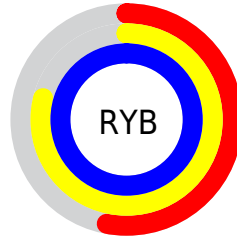

- Red (53%)
- Yellow (79%)
- Blue (100%)