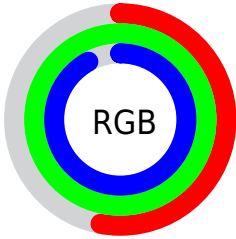

Distribution

- Red (53%)
- Green (100%)
- Blue (92%)