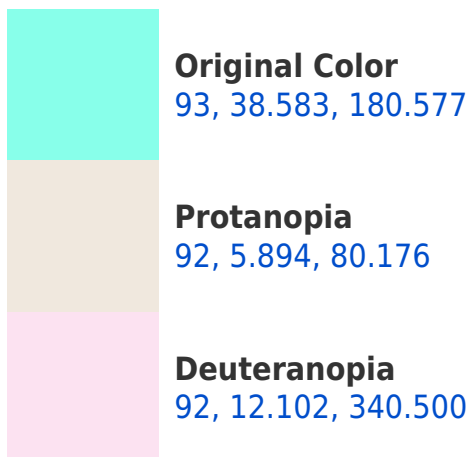

# Black Background

This preview shows how the CIELCh color 93, 38.583, 180.577 looks on a black background.

## **Background**

This preview shows how black text looks on a background with the CIELCh color 93, 38.583, 180.577.

This preview shows how white text looks on a background with the CIELCh color 93, 38.583, 180.577.

## Dichromacy

**Tritanopia**  
93, 18.064, 218.599

# Trichromacy

**Original Color**  
93, 38.583, 180.577

**Protanomaly**  
92, 15.199, 169.947

**Deuteranomaly**  
92, 9.292, 205.278

**Tritanomaly**  
92, 24.607, 197.863