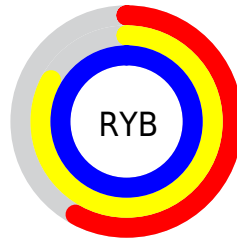

## Conversions Part 2

<b>Format</b>	<b>Color</b>
<b>RYB</b>	149, 212, 255
Decimal	9830364
CIELab	93.00, -38.58, 7.15
CIELCh	93, 39.232, 169.502
Yxy	82.9670, 0.2718, 0.3698
Android (android.graphics.Color)	4288020444 (0xFF95FFDC)
YUV	219.3160, 0.3372, -61.6671
Hunter-Lab	91.0862, -39.8899, 11.4159

# Details

The CIELCh color **93, 39.232, 169.502** is a light color, and the websafe version is hex **99FFCC**. A complement of this color would be **74, 43.871, 359.005**, and the grayscale version is **87, 0.010, 296.813**.

A 20% lighter version of the original color is **97, 15.940, 198.446**, and **73, 39.476, 169.424** is the 20% darker color. If you saturate the color by 10%, you get **92, 47.385, 168.150**, and if you desaturate by 10%, it is **94, 30.410, 170.720**.

# Distribution

- Red (58%)
- Green (100%)
- Blue (86%)

- Red (58%)
- Yellow (83%)
- Blue (100%)

- Cyan (42%)
- Magenta (0%)
- Yellow (14%)
- Black (0%)

- Cyan (42%)
- Magenta (0%)
- Yellow (14%)