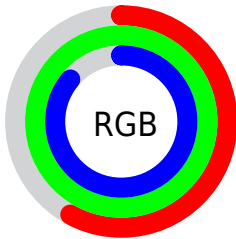

Distribution

- Red (58%)
- Green (100%)
- Blue (86%)