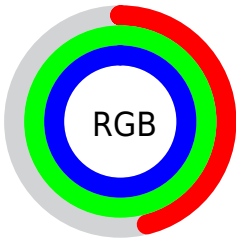

Distribution

- Red (46%)
- Green (100%)
- Blue (100%)