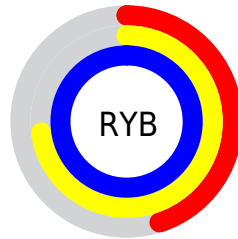

- Red (45%)
- Yellow (73%)
- Blue (100%)