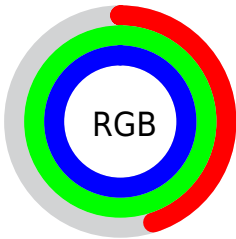

Distribution

- Red (45%)
- Green (100%)
- Blue (100%)