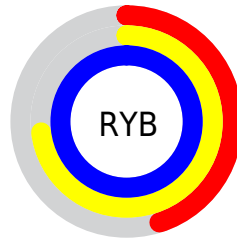

- Red (45%)
- Yellow (73%)
- Blue (100%)