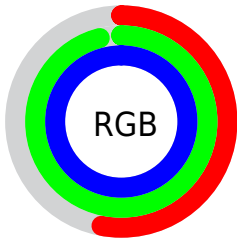

Distribution

- Red (53%)
- Green (96%)
- Blue (100%)