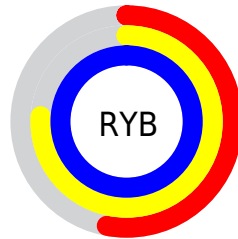

- Red (53%)
- Yellow (76%)
- Blue (100%)