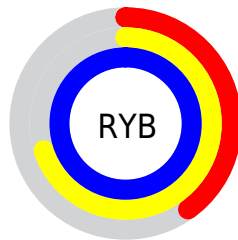

- Red (40%)
- Yellow (70%)
- Blue (100%)