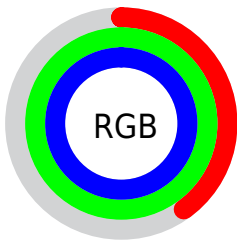

Distribution

- Red (40%)
- Green (100%)
- Blue (100%)