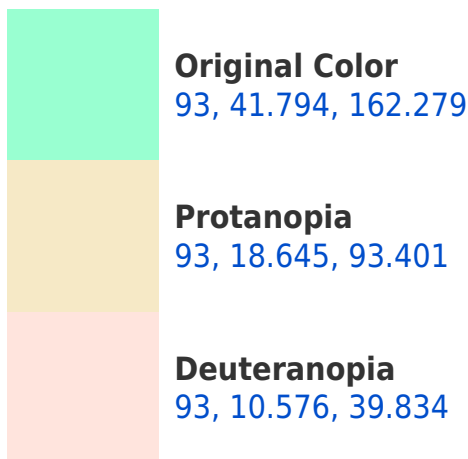

Color Blindness Simulation

Color vision deficiency is a very complex topic, and I could not describe the different causes any better than Wikipedia does, so if you want to learn more, you should check out their [article about color blindness](#).

Dichromacy