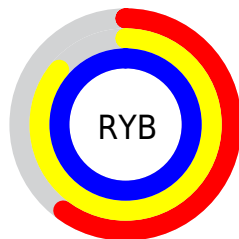

- Red (60%)
- Yellow (86%)
- Blue (100%)