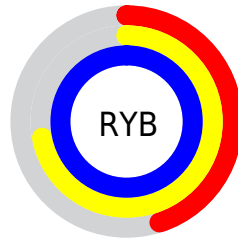

- Red (45%)
- Yellow (72%)
- Blue (100%)