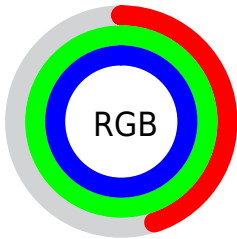

Distribution

- Red (45%)
- Green (99%)
- Blue (100%)