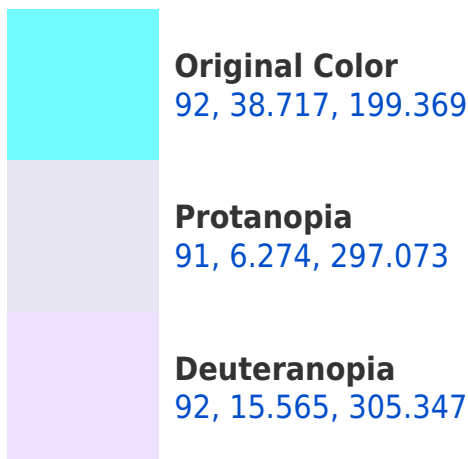

# Black Background

This preview shows how the CIELCh color 92, 38.796, 200.135 looks on a black background.

## Background

This preview shows how black text looks on a background with the CIELCh color 92, 38.796, 200.135.

This preview shows how white text looks on a background with the CIELCh color 92, 38.796, 200.135.

## Dichromacy

**Tritanopia**  
92, 22.018, 216.083

# Trichromacy

**Original Color**  
92, 38.717, 199.369

**Protanomaly**  
91, 16.629, 214.840

**Deuteranomaly**  
91, 17.072, 234.102

**Tritanomaly**  
92, 28.551, 207.163