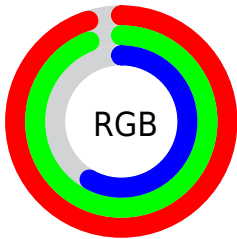

Distribution

Red (95%)

Green (94%)

Blue (58%)