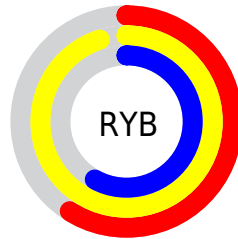

# Details

The CIELCh color **93, 45.866, 106.007** is a light color, and the websafe version is hex **FFFF99**. A complement of this color would be **65, 50.524, 294.889**, and the grayscale version is **91, 0.011, 296.813**.

A 20% lighter version of the original color is **99, 25.735, 108.225**, and **73, 45.578, 105.720** is the 20% darker color. If you saturate the color by 10%, you get **93, 57.117, 105.083**, and if you desaturate by 10%, it is **93, 34.143, 106.978**.

# Distribution

Red (95%)

Green (94%)

Blue (58%)

Red (59%)

Yellow (95%)

Blue (58%)

Cyan (0%)